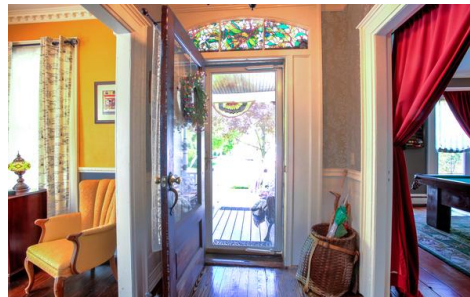

**Spectacular Renovation of this Village Traditional!**

View Online: <http://tours.empriserealtygroup.com/53150>

**Single Family Home**

Step back in time! Spectacular renovation retains all the period charm & character of this gorgeous, traditional located in the heart of the Village of Lancaster, just steps from Como Lake Park. This 4 bedroom, 3.5 bath home is simply amazing at every turn!