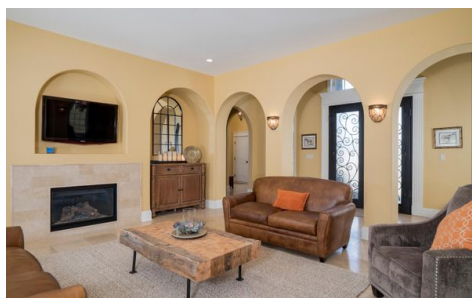

Resort-Like Mediterranean Home!

View Online: <http://tours.empriserealtygroup.com/72420>

Single Family Home

This resort-like, Mediterranean-style, custom 'single story plus loft' home is conveniently located just minutes from Rt. 219 in Orchard Park's exclusive The Summit at Scherff. The @3988SF open, three bedroom, 2.5 bathroom floor plan evolves around the rear central courtyard, pool, and entertaining area.