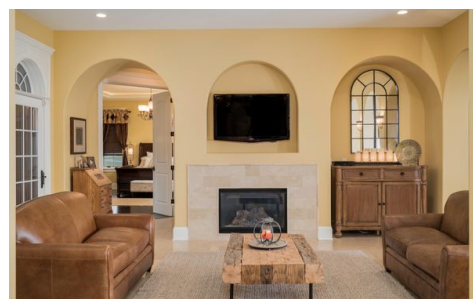

Resort-Like Mediterranean Home!

View Online: <http://tours.empriserealtygroup.com/72420>

Single Family Home

This resort-like, Mediterranean-style, custom 'single story plus loft' home is conveniently located just minutes from Rt. 219 in Orchard Park's exclusive The Summit at Scherff. The @3988SF open, three bedroom, 2.5 bathroom floor plan evolves around the rear central courtyard, pool, and entertaining area.