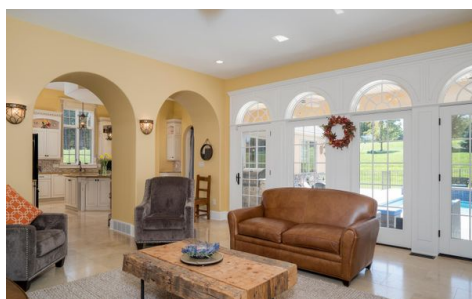

Resort-Like Mediterranean Home!

View Online: <http://tours.empriserealtygroup.com/72420>

Single Family Home

This resort-like, Mediterranean-style, custom 'single story plus loft' home is conveniently located just minutes from Rt. 219 in Orchard Park's exclusive The Summit at Scherff. The @3988SF open, three bedroom, 2.5 bathroom floor plan evolves around the rear central courtyard, pool, and entertaining area.