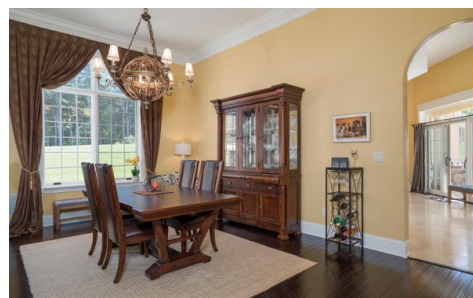

Resort-Like Mediterranean Home!

View Online: <http://tours.empriserealtygroup.com/72420>

Single Family Home

This resort-like, Mediterranean-style, custom 'single story plus loft' home is conveniently located just minutes from Rt. 219 in Orchard Park's exclusive The Summit at Scherff. The @3988SF open, three bedroom, 2.5 bathroom floor plan evolves around the rear central courtyard, pool, and entertaining area.