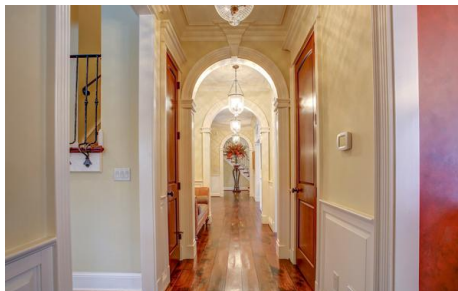

5136 Rockledge Drive
Clarence, NY

DETAILS COMING SOON!

6 bedrooms | 7/1 bathrooms | 9208 sq.ft. | 4 garages | built 2006 | lot 36155

Single Family Home

Have you been searching the Internet for that perfect home? This interactive presentation has been made available by the listing agent to help you get a feel for this property and help you determine if this home could be the one! Enjoy the presentation. When you've completed the tour, feel free to contact your Realtor with any questions or to arrange a showing.