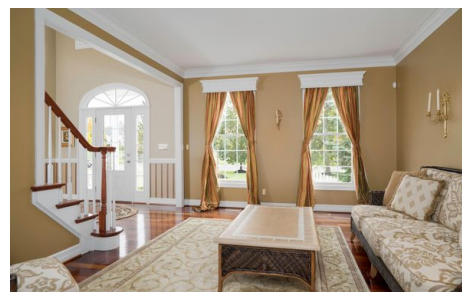

18 Birdsong Parkway
Orchard Park, NY

PICTURE PERFECT COLONIAL!

4 bedrooms | 2/1 bathrooms | 4200 sq.ft. | 5 garages | built 2001 | lot 0.76

\$ 629,900 Single Family Home

Relocation forces the sale of this picture perfect colonial, located in highly sought after Birdsong Estates. Sited for privacy & tranquil waterfront views, this beautifully maintained home will not disappoint.